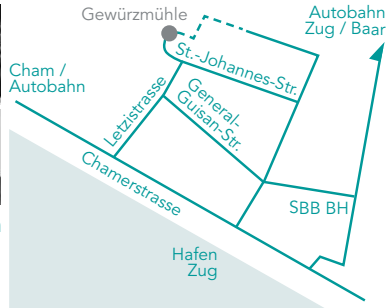

Ensemble Chamäleon, Nadezhda Korshakova,
Juliet Shaxson

P. P.
CH - 6330 Cham

Ensemble Chamäleon

Moosstrasse 10
CH - 6330 Cham